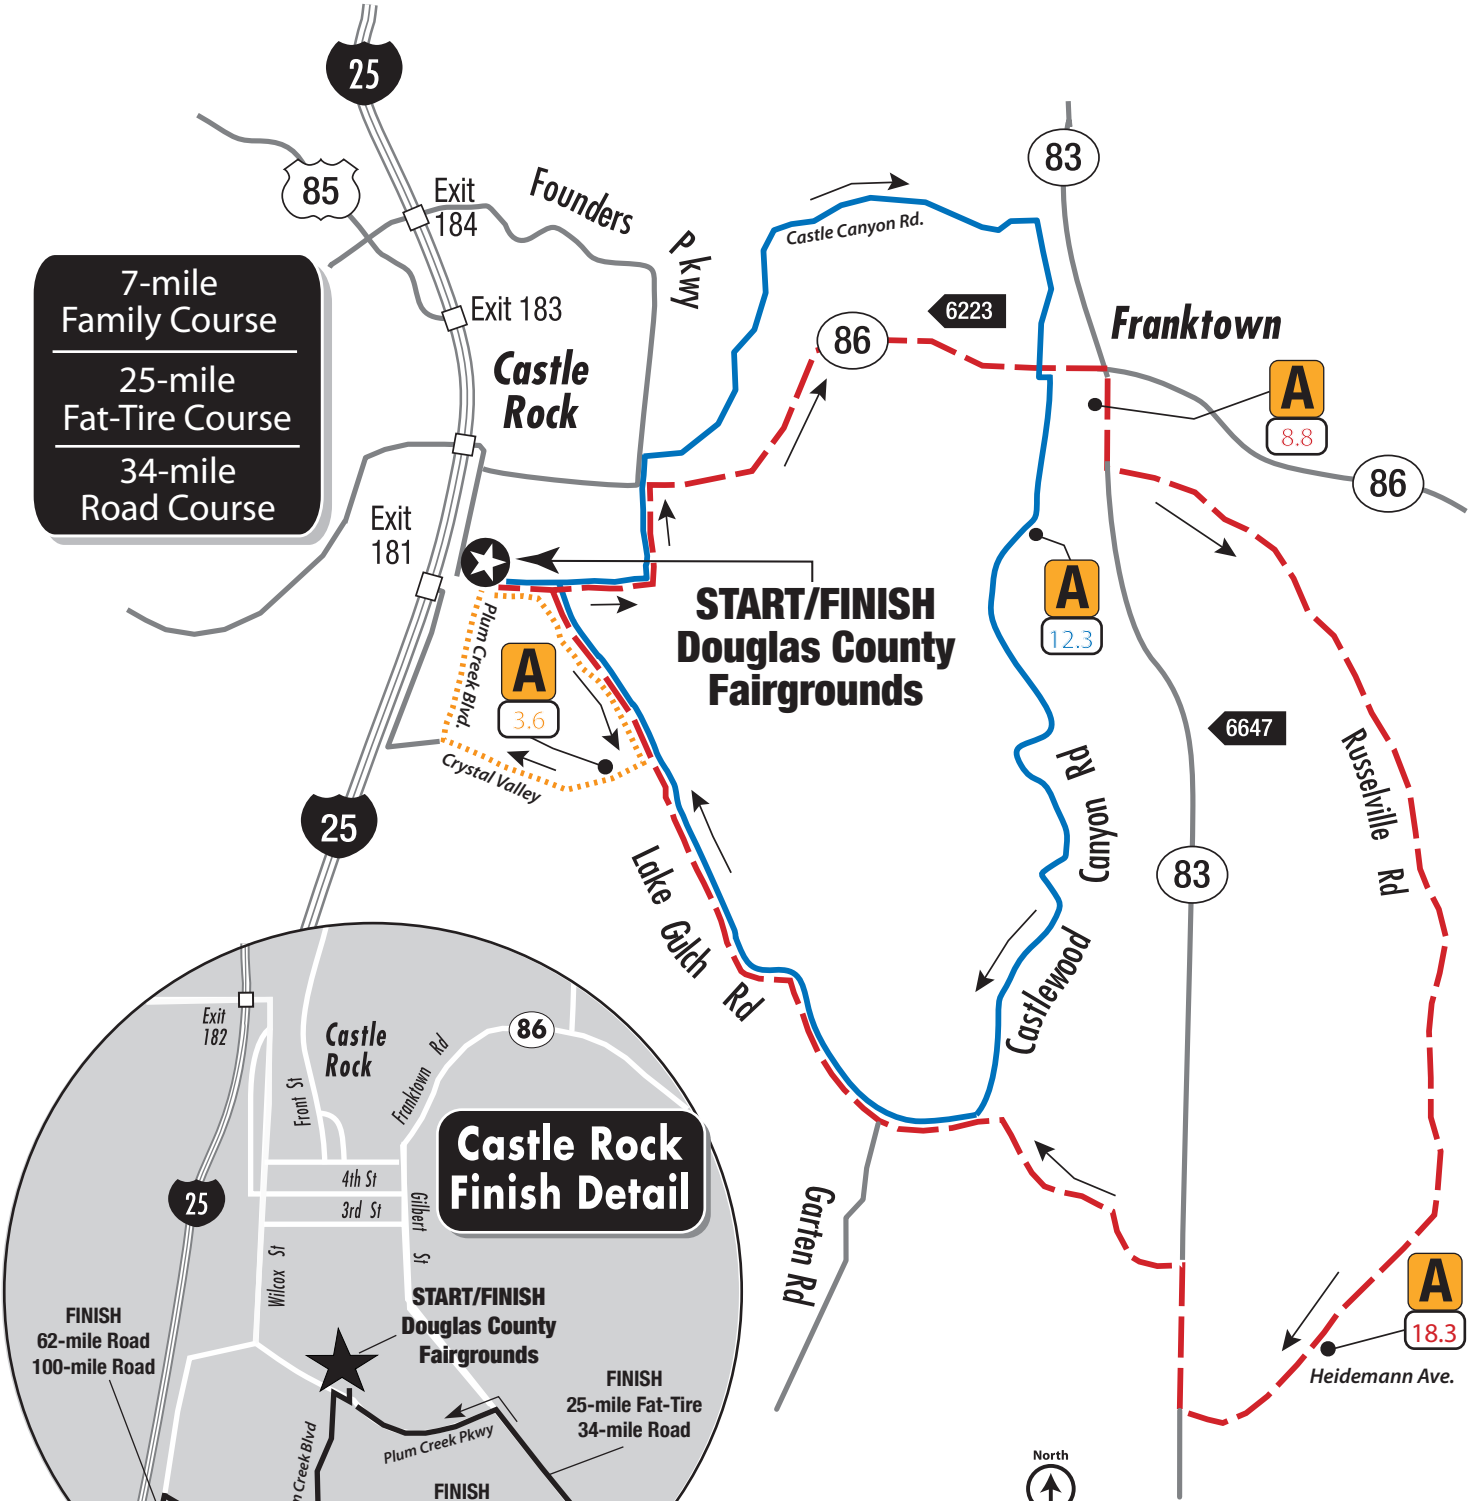

7-mile Family Course
 25-mile Fat-Tire Course
 34-mile Road Course

34-mile Road Course - - - - -
 25-mile Fat-Tire Course —————
 7-mile Family Course · · · · ·
 Elevations 7500
 Aid Stations A
 Mileage 27.5

RIDE SAFELY

- Obey all traffic regulations, signs and signals.
- Ride single file except to pass when possible.
- Ride as far to the right side of the road as practical.
- Helmets are required.
- Bike numbers must be attached to your bike frame.
- Always carry personal identification