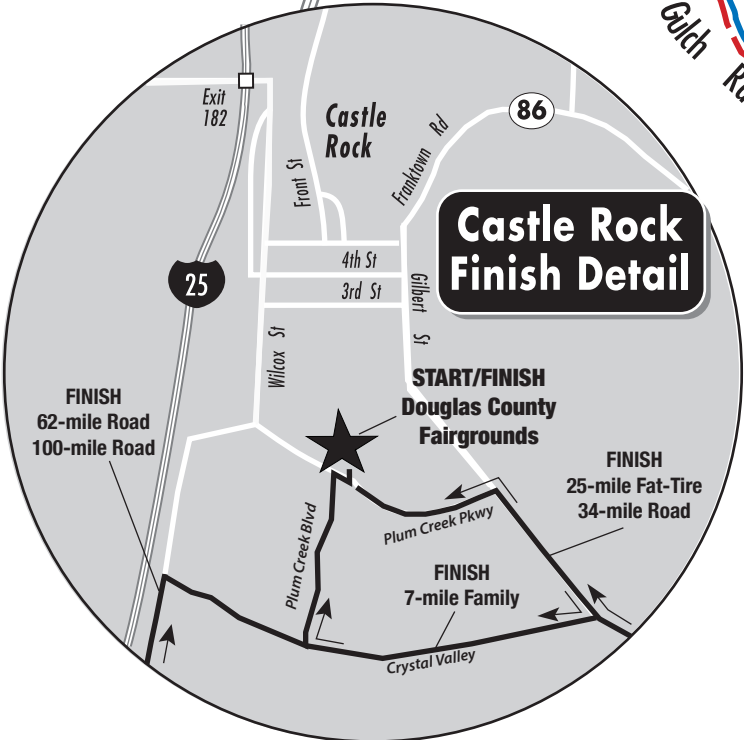

7-mile Family Course
 25-mile Fat-Tire Course
 34-mile Road Course

34-mile Road Course - - - - -
 25-mile Fat-Tire Course —————
 7-mile Family Course · · · · ·
 Elevations 7500
 Aid Stations A
 Mileage 27.5

RIDE SAFELY

- Obey all traffic regulations, signs and signals.
- Ride single file except to pass when possible.
- Ride as far to the right side of the road as practical.
- Helmets are required.
- Bike numbers must be attached to your bike frame.
- Always carry personal identification